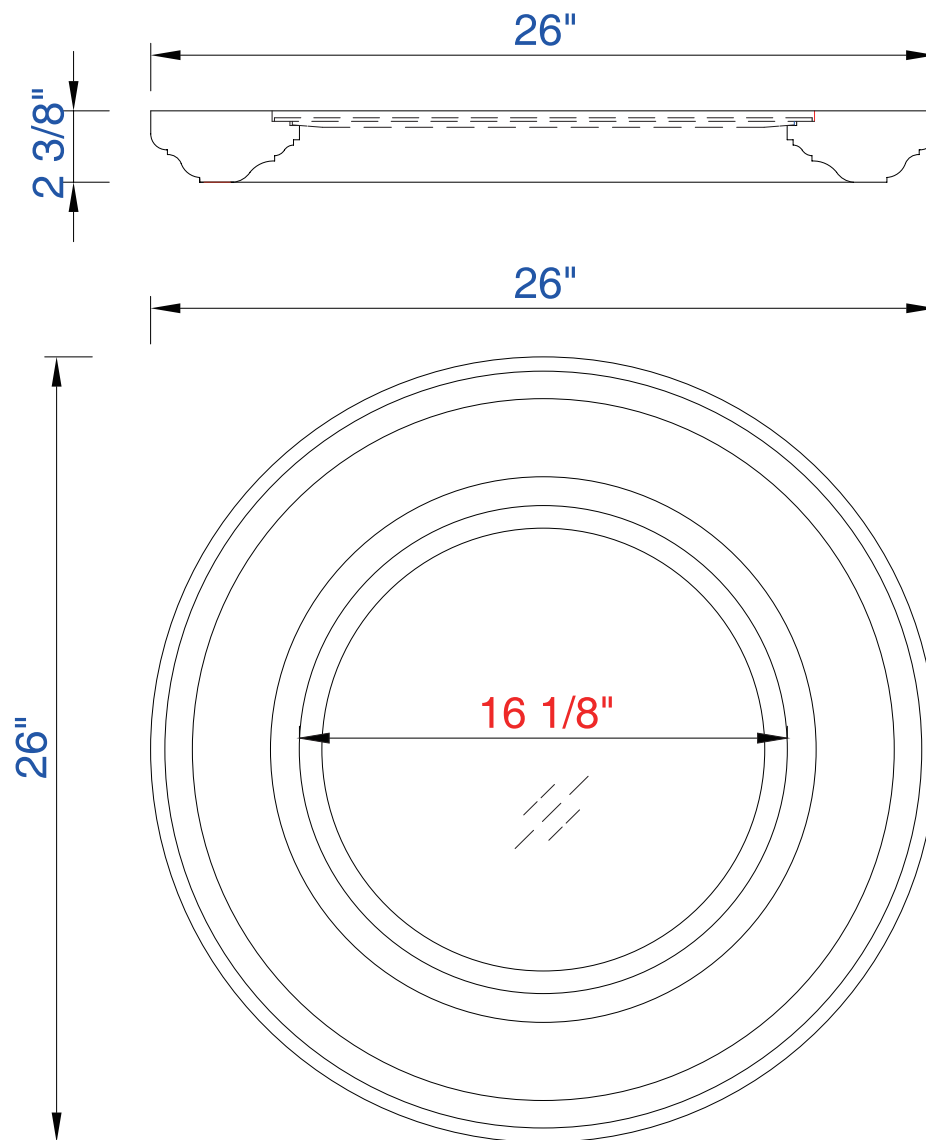

26"

Item Number:
500-M26-HON

JAMES MARTIN

VANITIES™

Malibu 26" Mirror

Diagrams with Dimensions
page 01 of 01

660mm

Item Number:
500-M26-HON

JAMES MARTIN

VANITIES™

Malibu 660mm Mirror
Diagrams with Dimensions
page 01 of 01